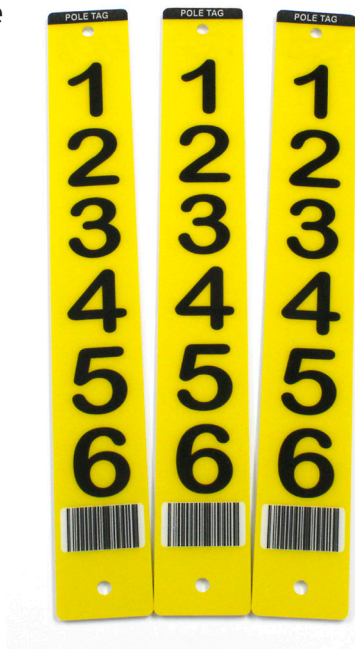

# Embedded BarCodes (EBC)

**OUTDOOR SIGNAGE AND FRAMES...  
OUTSIDE OF ORDINARY**

**EBC (Embedded BarCode) tags are super-tough tags** specially engineered to deliver superior performance in virtually any hostile environment. Each EBC tag is designed to resist the extremes of weather, any damage from harsh chemicals, and are easily recoverable from the effects of graffiti. With our **full color, digital printing process**, we are also able to combine graphics and text, along with variable data, to your barcode style of choice.

Pannier EBC tags can be customized. Need holes, slots, rounded corners, custom shapes, or any variety of mounting options?

**No problem.** Tags can be supplied to you with any size grommet, or even an adhesive backing for easy peel-and-stick installation.

Tags can even be made two-sided, for when you need to supply information on both sides.

Four Color Microsoft HCCB Tag

Custom Pipe Markers

Custom Tag Number and Barcode

Serialized Barcodes

Gasoline Tags (Fuel Collars also available)