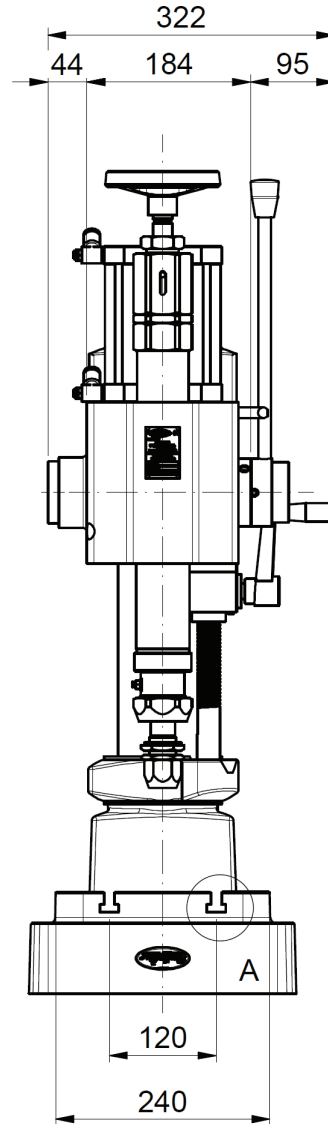

MB-35 Impact Press

Overall Dimensions	300 x 505 x 836 mm
Adjustable Power	0 – 7500 kg
Max. Throat Opening	300 mm
Net Weight	162 kg
Shank Diameter	16 mm
Rack Stroke	85 mm
Ram Anvil Stroke	22 mm
Usable Stroke	63 mm
Max. Air Pressure	6 bar / 90 PSI
Air Fittings	1/4"