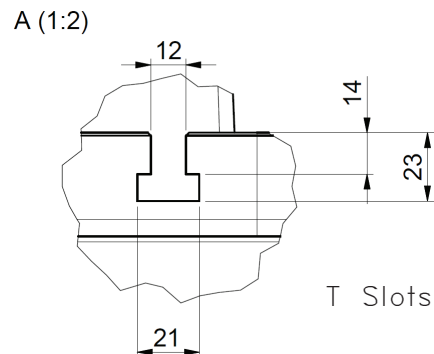

MB-35 Impact Press

Overall Dimensions	300 x 505 x 836 mm
Adjustable Power	0 – 7500 kg
Max. Throat Opening	300 mm
Net Weight	162 kg
Shank Diameter	16 mm
Rack Stroke	85 mm
Ram Anvil Stroke	22 mm
Usable Stroke	63 mm
Max. Air Pressure	6 bar / 90 PSI
Air Fittings	1/4"