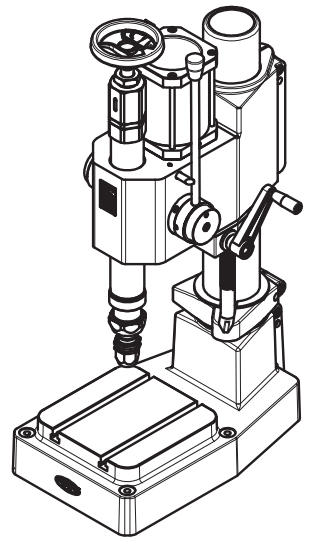

MB-35 Impact Press

Overall Dimensions	300 x 505 x 836 mm
Adjustable Power	0 – 7500 kg
Max. Throat Opening	300 mm
Net Weight	162 kg
Shank Diameter	16 mm
Rack Stroke	85 mm
Ram Anvil Stroke	22 mm
Usable Stroke	63 mm
Max. Air Pressure	6 bar / 90 PSI
Air Fittings	1/4"