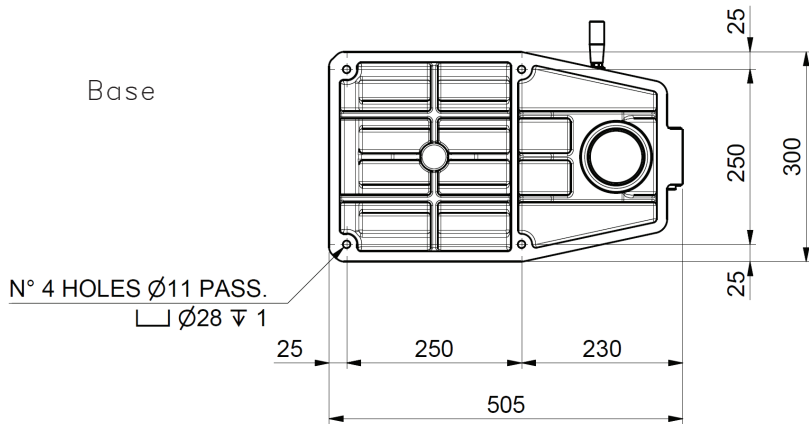

MB-35 Impact Press

Overall Dimensions	300 x 505 x 836 mm
Adjustable Power	0 – 7500 kg
Max. Throat Opening	300 mm
Net Weight	162 kg
Shank Diameter	16 mm
Rack Stroke	85 mm
Ram Anvil Stroke	22 mm
Usable Stroke	63 mm
Max. Air Pressure	6 bar / 90 PSI
Air Fittings	1/4"