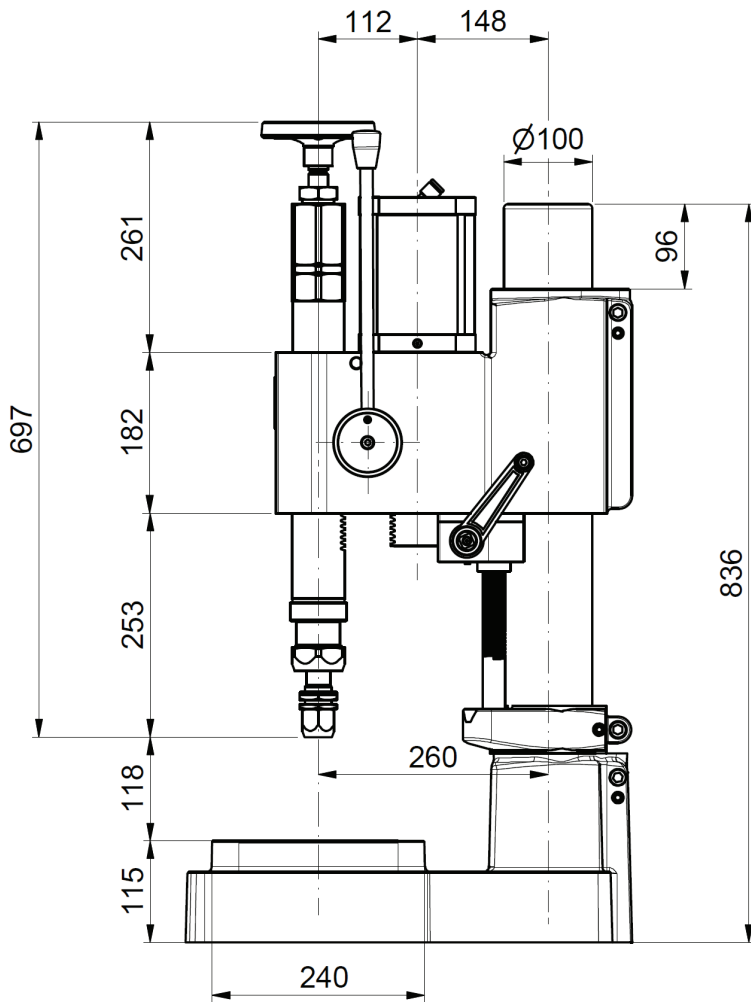

MB-35 Impact Press

Overall Dimensions	300 x 505 x 836 mm
Adjustable Power	0 – 7500 kg
Max. Throat Opening	300 mm
Net Weight	162 kg
Shank Diameter	16 mm
Rack Stroke	85 mm
Ram Anvil Stroke	22 mm
Usable Stroke	63 mm
Max. Air Pressure	6 bar / 90 PSI
Air Fittings	1/4"