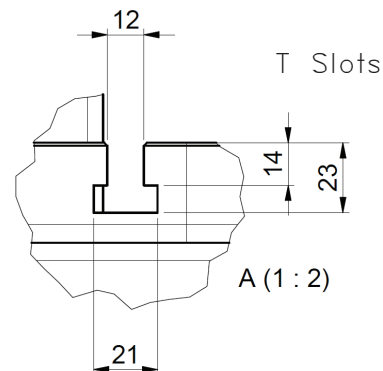

# MB-32 Impact Press

Overall Dimensions	280 x 443 x 858 mm
Adjustable Power	0 – 6500 kg
Max. Throat Opening	370 mm
Net Weight	99 kg
Shank Diameter	16 mm
Rack Stroke	100 mm
Ram Anvil Stroke	22 mm
Usable Stroke	78 mm