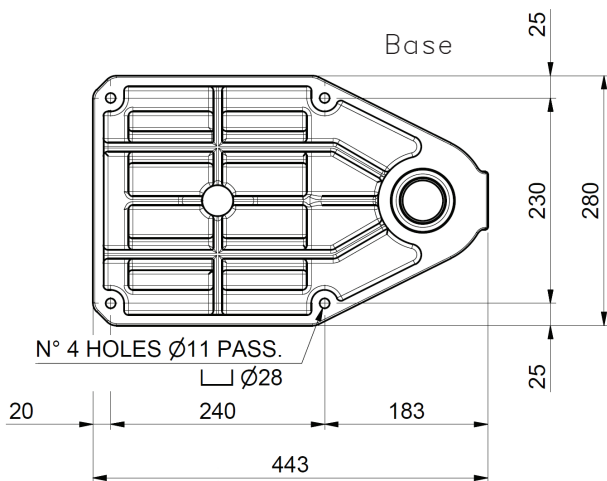

# MB-32 Impact Press

Overall Dimensions	280 x 443 x 858 mm
Adjustable Power	0 – 6500 kg
Max. Throat Opening	370 mm
Net Weight	99 kg
Shank Diameter	16 mm
Rack Stroke	100 mm
Ram Anvil Stroke	22 mm
Usable Stroke	78 mm