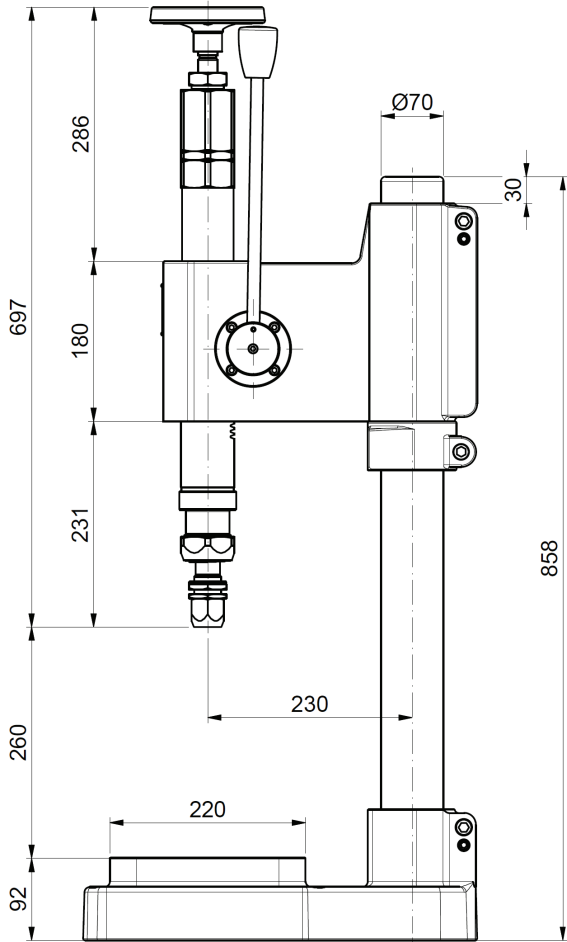

# MB-32 Impact Press

Overall Dimensions	280 x 443 x 858 mm
Adjustable Power	0 – 6500 kg
Max. Throat Opening	370 mm
Net Weight	99 kg
Shank Diameter	16 mm
Rack Stroke	100 mm
Ram Anvil Stroke	22 mm
Usable Stroke	78 mm