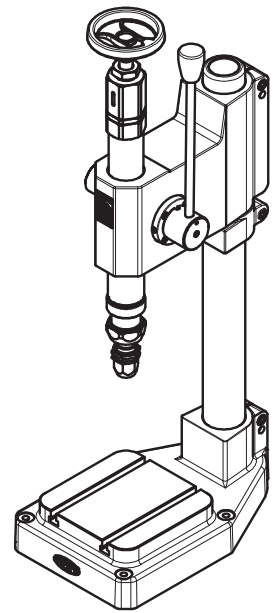

# MB-32 Impact Press

Overall Dimensions	280 x 443 x 858 mm
Adjustable Power	0 – 6500 kg
Max. Throat Opening	370 mm
Net Weight	99 kg
Shank Diameter	16 mm
Rack Stroke	100 mm
Ram Anvil Stroke	22 mm
Usable Stroke	78 mm