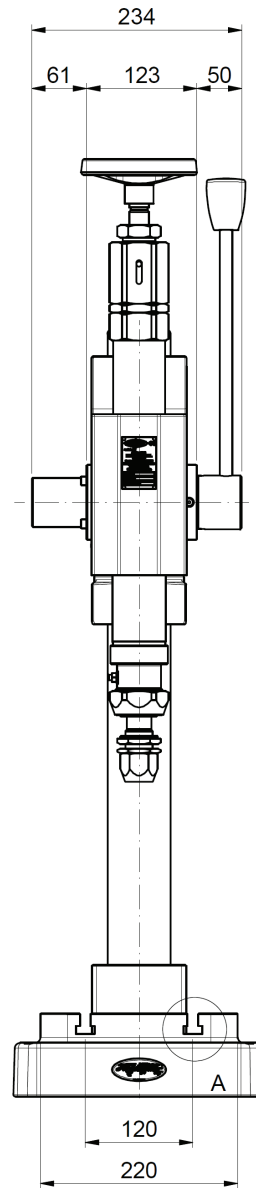

# MB-32 Impact Press

Overall Dimensions	280 x 443 x 858 mm
Adjustable Power	0 – 6500 kg
Max. Throat Opening	370 mm
Net Weight	99 kg
Shank Diameter	16 mm
Rack Stroke	100 mm
Ram Anvil Stroke	22 mm
Usable Stroke	78 mm