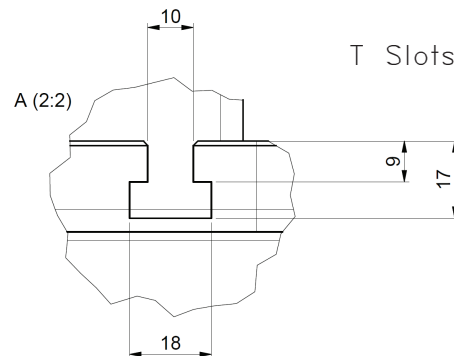

MB-21 Impact Press

Overall Dimensions	355 x 208 x 608 mm
Adjustable Power	0 – 3500 kg
Max. Throat Opening	270 mm
Net Weight	53 kg
Shank Diameter	10 mm
Rack Stroke	60 mm
Ram Anvil Stroke	18 mm
Usable Stroke	42 mm
Max. Air Pressure	6 bar / 90 PSI
Air Fittings	1/4"