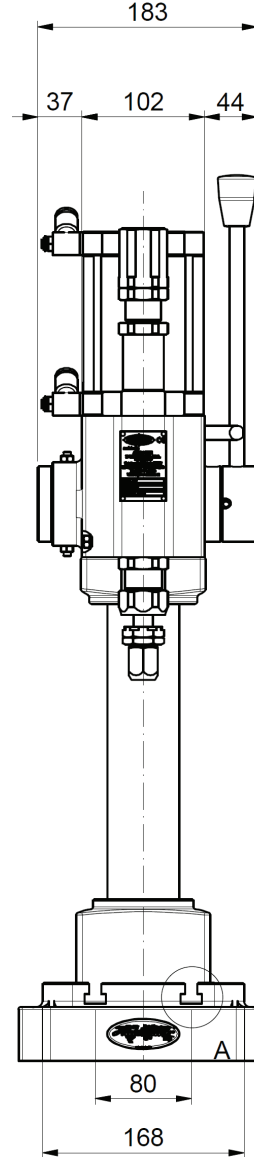

MB-21 Impact Press

Overall Dimensions	355 x 208 x 608 mm
Adjustable Power	0 – 3500 kg
Max. Throat Opening	270 mm
Net Weight	53 kg
Shank Diameter	10 mm
Rack Stroke	60 mm
Ram Anvil Stroke	18 mm
Usable Stroke	42 mm
Max. Air Pressure	6 bar / 90 PSI
Air Fittings	1/4"