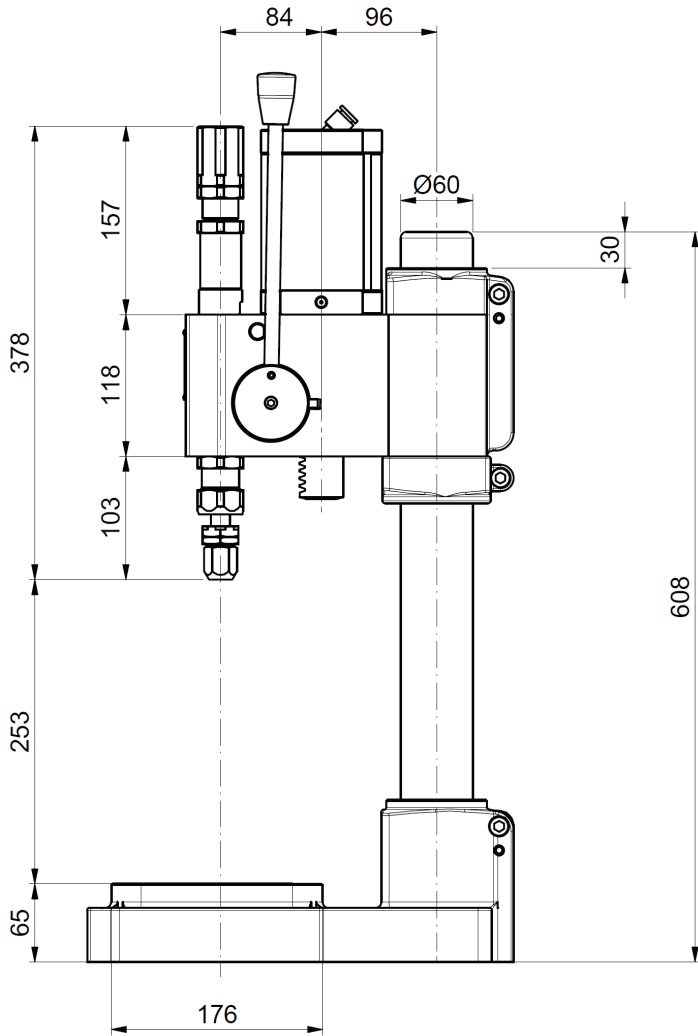

MB-21 Impact Press

Overall Dimensions	355 x 208 x 608 mm
Adjustable Power	0 – 3500 kg
Max. Throat Opening	270 mm
Net Weight	53 kg
Shank Diameter	10 mm
Rack Stroke	60 mm
Ram Anvil Stroke	18 mm
Usable Stroke	42 mm
Max. Air Pressure	6 bar / 90 PSI
Air Fittings	1/4"