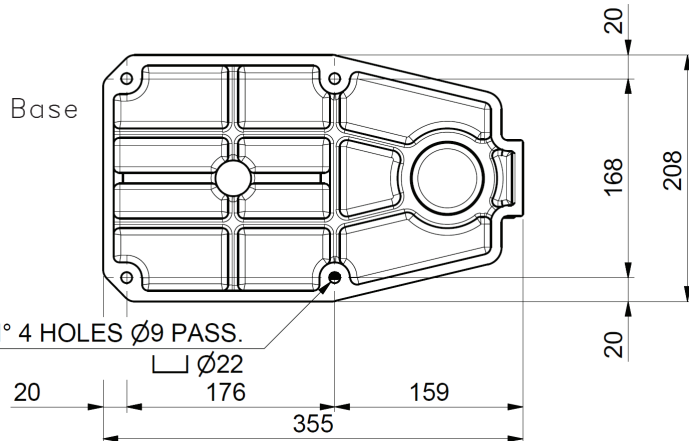

MB-21 Impact Press

Overall Dimensions	355 x 208 x 608 mm
Adjustable Power	0 – 3500 kg
Max. Throat Opening	270 mm
Net Weight	53 kg
Shank Diameter	10 mm
Rack Stroke	60 mm
Ram Anvil Stroke	18 mm
Usable Stroke	42 mm
Max. Air Pressure	6 bar / 90 PSI
Air Fittings	1/4"