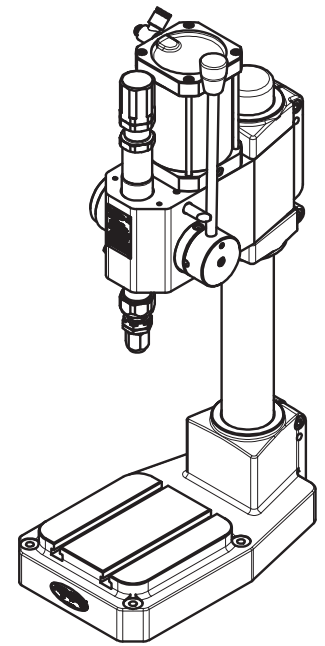

MB-21 Impact Press

Overall Dimensions	355 x 208 x 608 mm
Adjustable Power	0 – 3500 kg
Max. Throat Opening	270 mm
Net Weight	53 kg
Shank Diameter	10 mm
Rack Stroke	60 mm
Ram Anvil Stroke	18 mm
Usable Stroke	42 mm
Max. Air Pressure	6 bar / 90 PSI
Air Fittings	1/4"