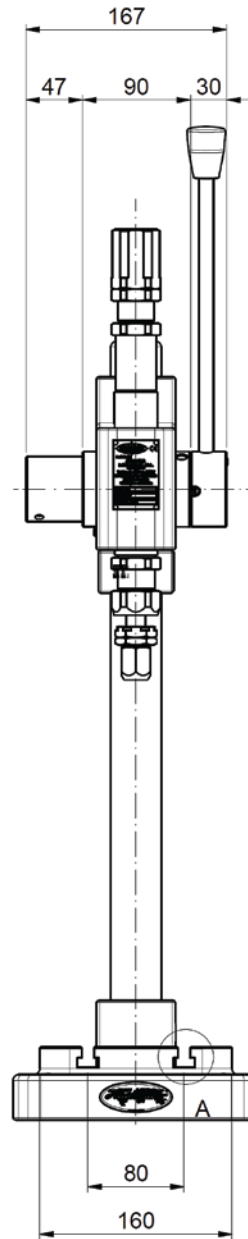

MB-20 Impact Press

Overall Dimensions	309 x 205 x 652 mm
Adjustable Power	0 – 3000 kg
Max. Throat Opening	330 mm
Net Weight	33 kg
Shank Diameter	10 mm
Rack Stroke	60 mm
Ram Anvil Stroke	18 mm
Usable Stroke	42 mm