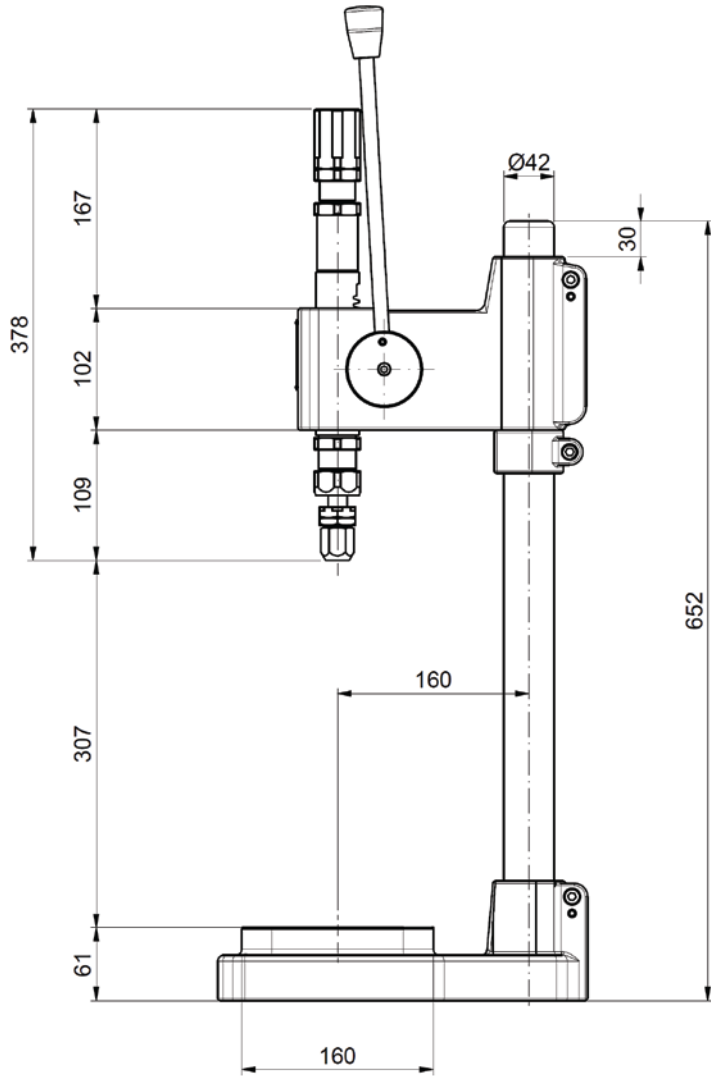

MB-20 Impact Press

Overall Dimensions	309 x 205 x 652 mm
Adjustable Power	0 – 3000 kg
Max. Throat Opening	330 mm
Net Weight	33 kg
Shank Diameter	10 mm
Rack Stroke	60 mm
Ram Anvil Stroke	18 mm
Usable Stroke	42 mm