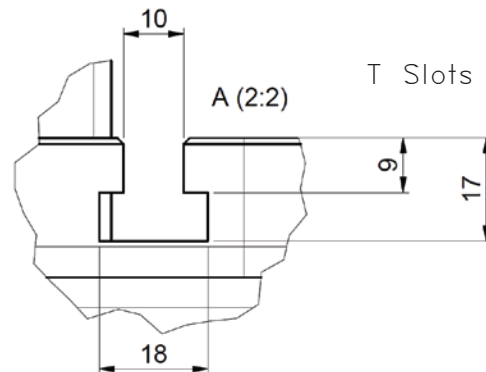

MB-20 Impact Press

Overall Dimensions	309 x 205 x 652 mm
Adjustable Power	0 – 3000 kg
Max. Throat Opening	330 mm
Net Weight	33 kg
Shank Diameter	10 mm
Rack Stroke	60 mm
Ram Anvil Stroke	18 mm
Usable Stroke	42 mm