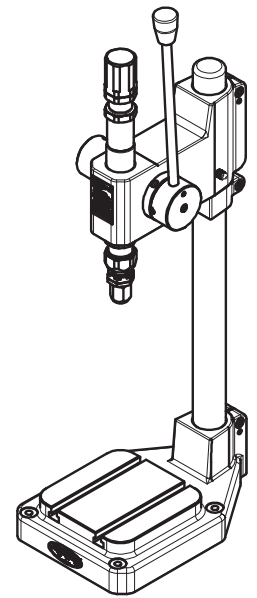

MB-20 Impact Press

Overall Dimensions	309 x 205 x 652 mm
Adjustable Power	0 – 3000 kg
Max. Throat Opening	330 mm
Net Weight	33 kg
Shank Diameter	10 mm
Rack Stroke	60 mm
Ram Anvil Stroke	18 mm
Usable Stroke	42 mm