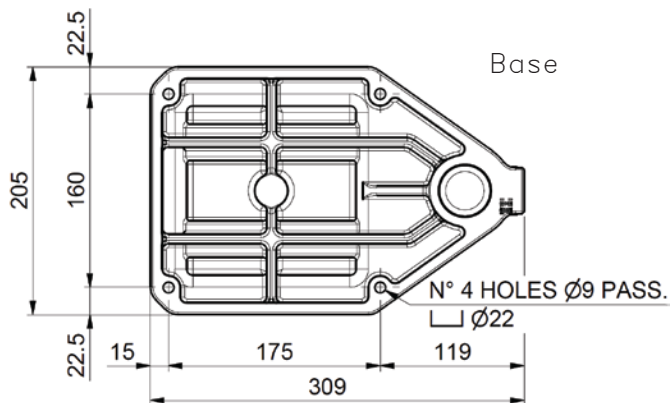

MB-20 Impact Press

Overall Dimensions	309 x 205 x 652 mm
Adjustable Power	0 – 3000 kg
Max. Throat Opening	330 mm
Net Weight	33 kg
Shank Diameter	10 mm
Rack Stroke	60 mm
Ram Anvil Stroke	18 mm
Usable Stroke	42 mm