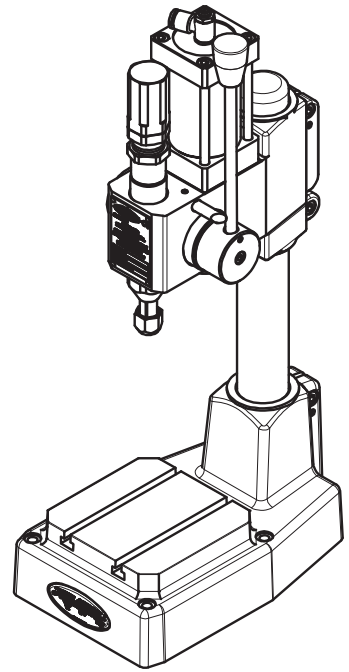

MB-19 Impact Press

Overall Dimensions	138 x 226 x 374 mm
Adjustable Power	0 – 600 kg
Max. Throat Opening	175 mm
Net Weight	14.5 kg
Shank Diameter	8 mm
Rack Stroke	22 mm
Ram Anvil Stroke	8 mm
Usable Stroke	22 mm
Max. Air Pressure	4 bar / 60 PSI
Air Fittings	1/8"