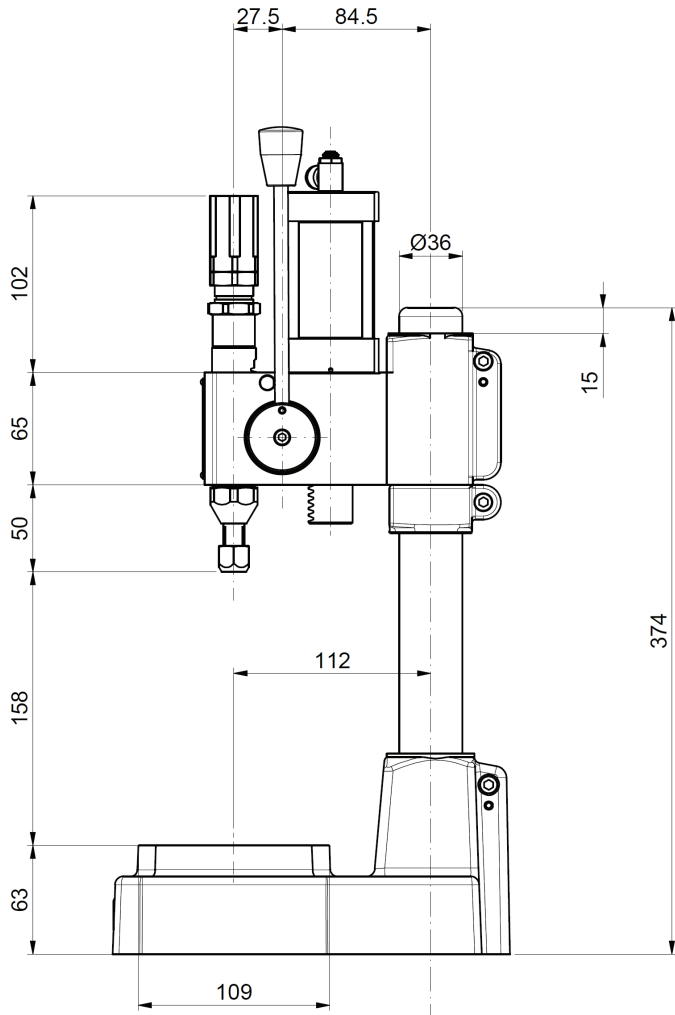

MB-19 Impact Press

Overall Dimensions	138 x 226 x 374 mm
Adjustable Power	0 – 600 kg
Max. Throat Opening	175 mm
Net Weight	14.5 kg
Shank Diameter	8 mm
Rack Stroke	22 mm
Ram Anvil Stroke	8 mm
Usable Stroke	22 mm
Max. Air Pressure	4 bar / 60 PSI
Air Fittings	1/8"