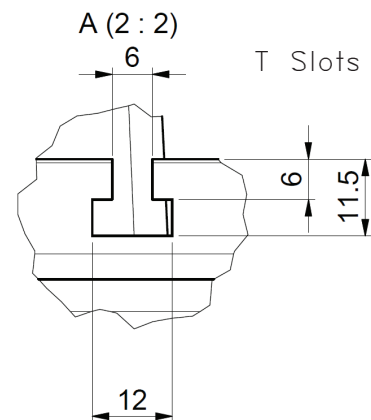

MB-19 Impact Press

Overall Dimensions	138 x 226 x 374 mm
Adjustable Power	0 – 600 kg
Max. Throat Opening	175 mm
Net Weight	14.5 kg
Shank Diameter	8 mm
Rack Stroke	22 mm
Ram Anvil Stroke	8 mm
Usable Stroke	22 mm
Max. Air Pressure	4 bar / 60 PSI
Air Fittings	1/8"