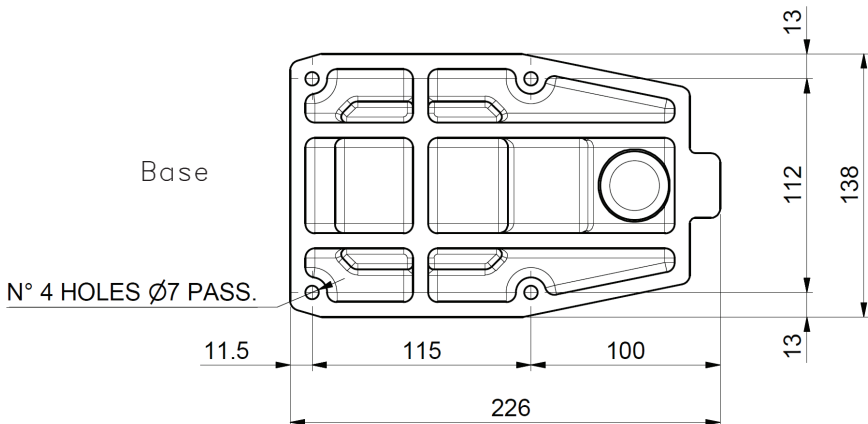

MB-19 Impact Press

Overall Dimensions	138 x 226 x 374 mm
Adjustable Power	0 – 600 kg
Max. Throat Opening	175 mm
Net Weight	14.5 kg
Shank Diameter	8 mm
Rack Stroke	22 mm
Ram Anvil Stroke	8 mm
Usable Stroke	22 mm
Max. Air Pressure	4 bar / 60 PSI
Air Fittings	1/8"