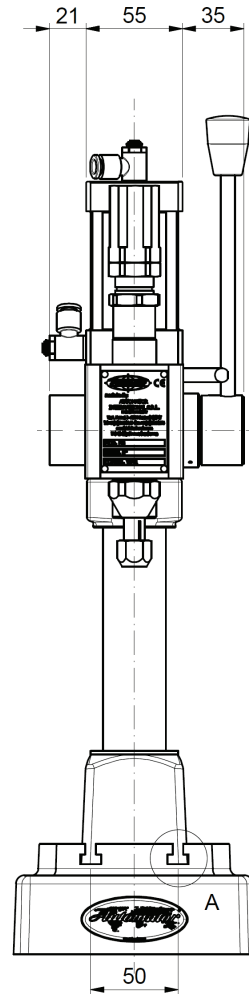

MB-19 Impact Press

Overall Dimensions	138 x 226 x 374 mm
Adjustable Power	0 – 600 kg
Max. Throat Opening	175 mm
Net Weight	14.5 kg
Shank Diameter	8 mm
Rack Stroke	22 mm
Ram Anvil Stroke	8 mm
Usable Stroke	22 mm
Max. Air Pressure	4 bar / 60 PSI
Air Fittings	1/8"